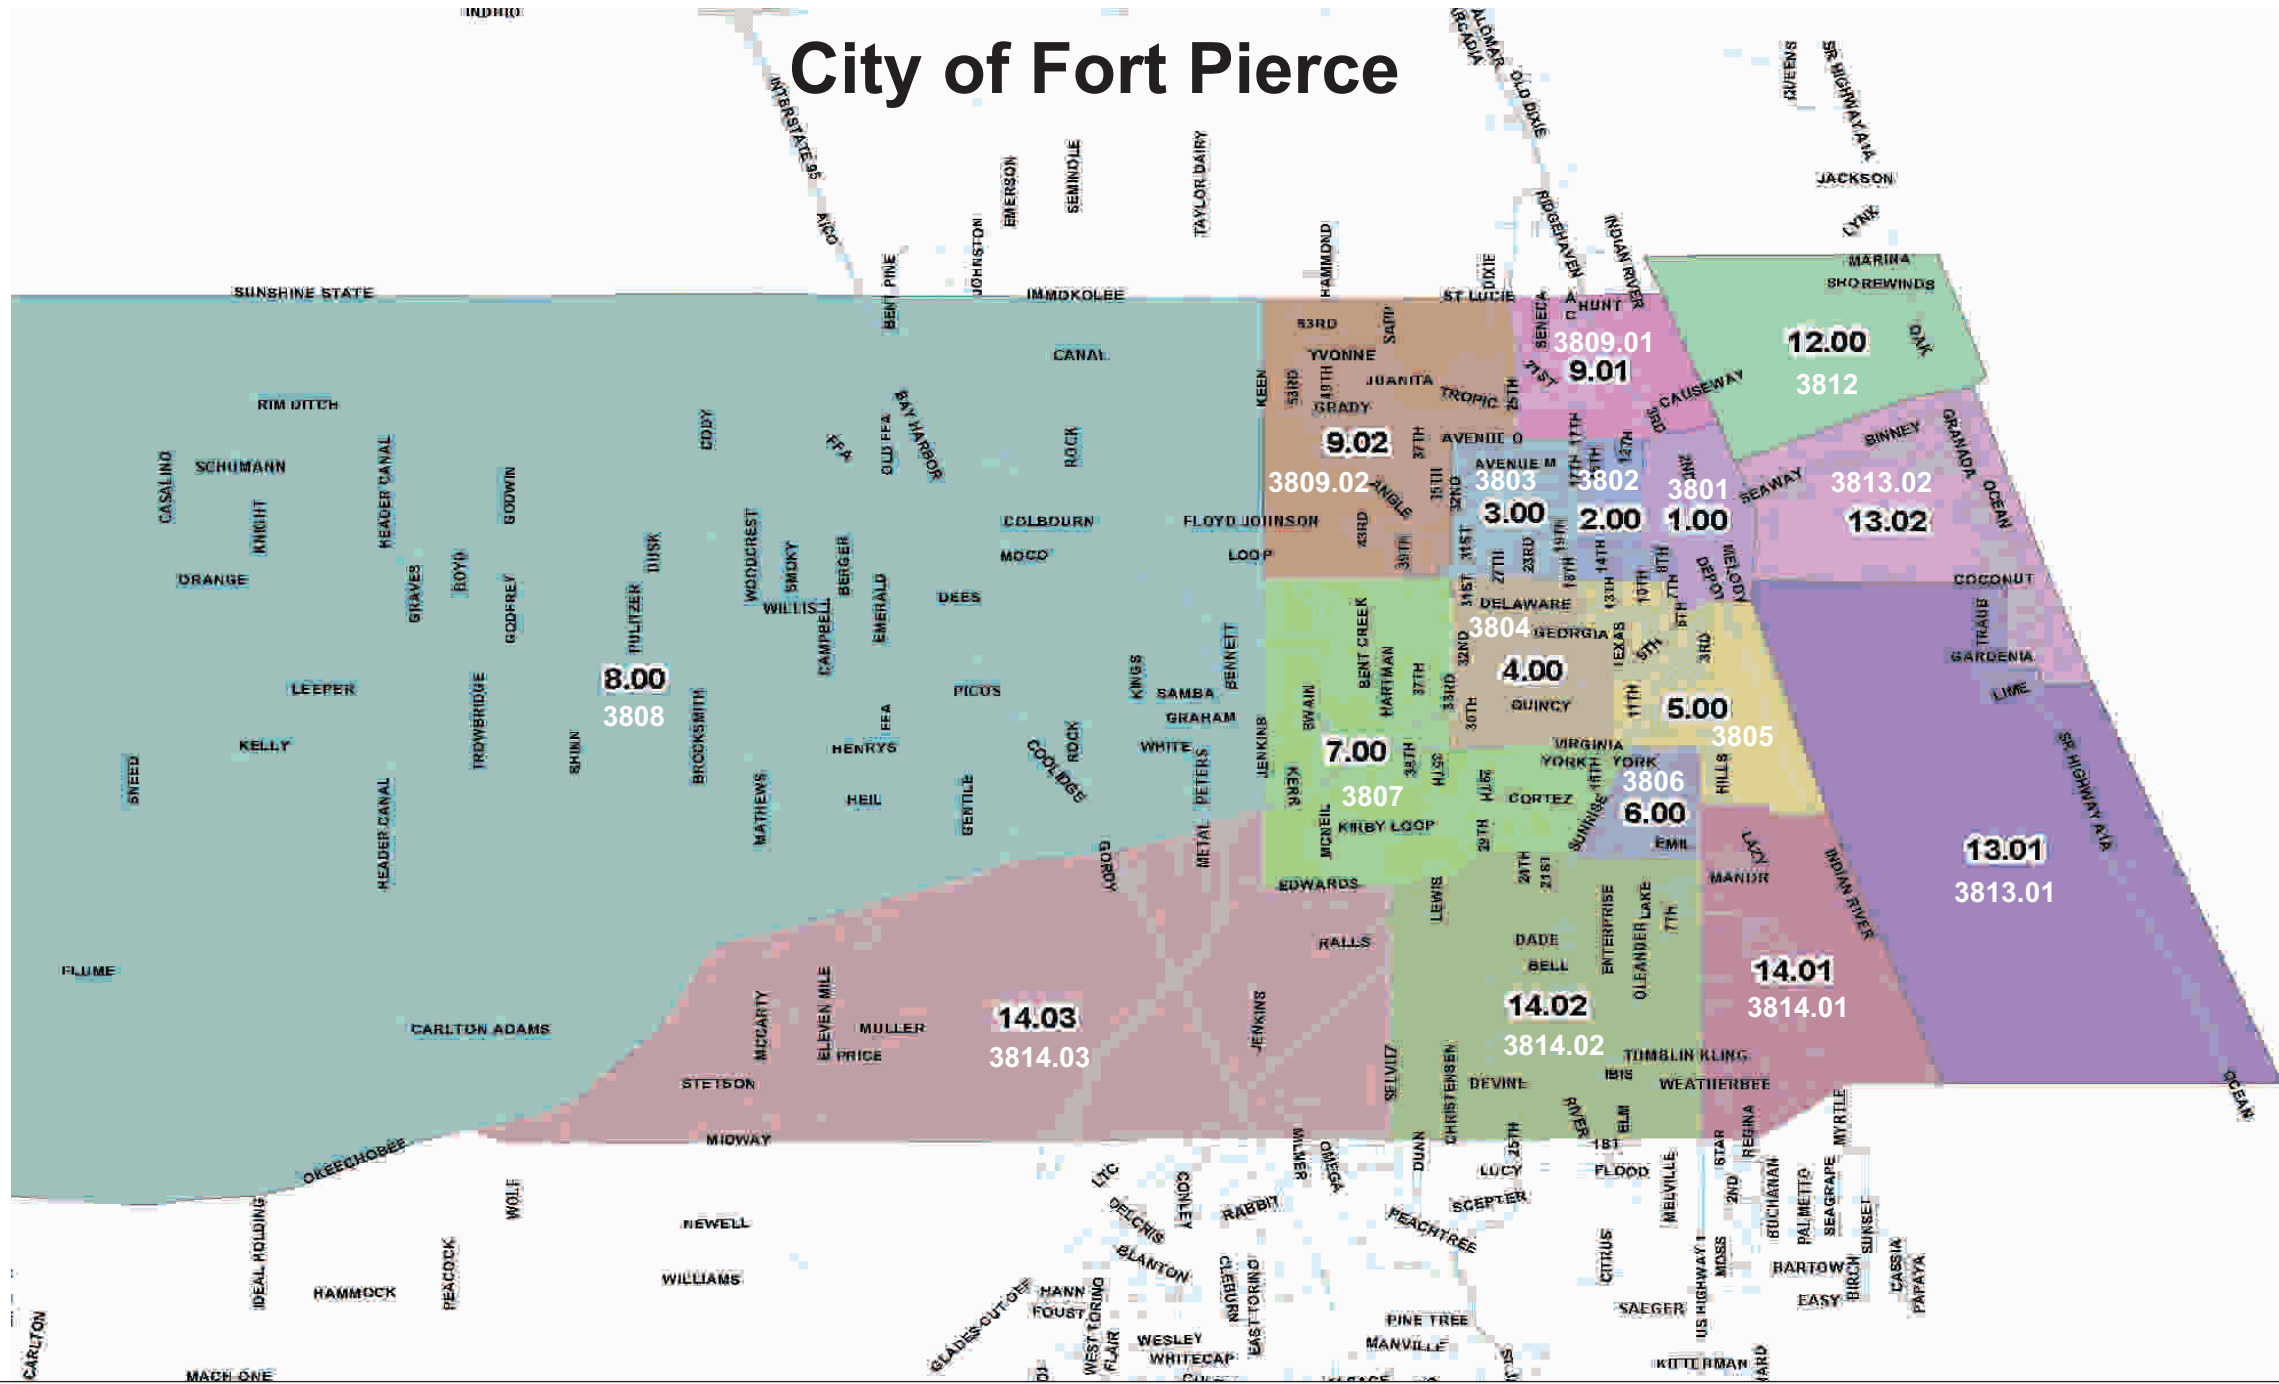

City of Fort Pierce

US Census Bureau - American FactFinder

Subject	Tract 3801	Tract 3802	Tract 3803	Tract 3804	Tract 3805	Tract 3806	Tract 3807	Tract 3808	Tract 3809.01	Tract 3809.02	Tract 3812.04	Tract 3813	Tract 3814.01	Tract 3814.02
Population	781	3,433	7,014	5,606	7,239	4,146	7,089	2,045	2,443	5,385	2,811	3,554	4,238	5,565
% Below Poverty Level	51.6%	42.9%	43.7%	33.3%	23.2%	27.2%	14.7%	17.8%	22.7%	20.2%	8.5%	15.7%	11.0%	15.1%
Median Family Income	\$21,121	\$20,375	\$24,537	\$33,600	\$40,366	\$43,505	\$40,764	\$43,413	\$34,007	\$43,398	\$43,963	\$64,167	\$43,036	\$38,333